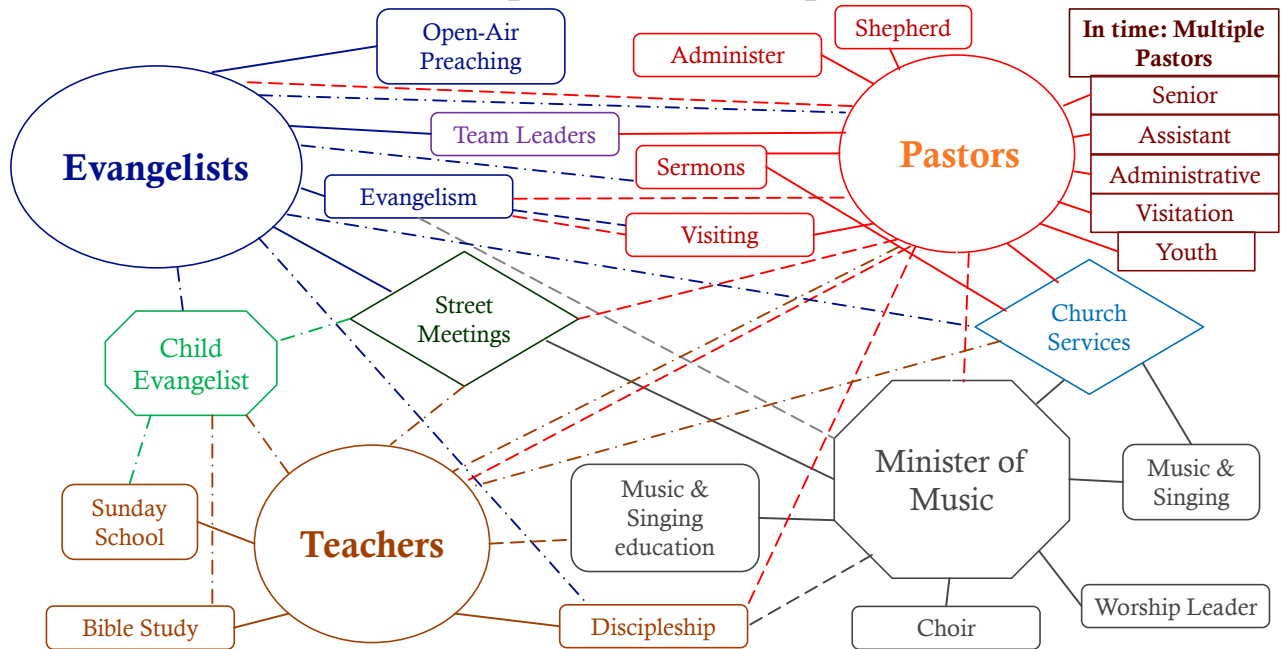

Holiness Pioneers' Ephesians 4:11 Adapted Biblical Model

Diagram Legend

- Circle = Eph. 4:11 ministry staff
- Diamond = location of ministry
- Octagon = other ministry staff
- Rounded corner rectangle = duty
- Rectangle = future pastoral staff

- Solid line = main responsibility
- Dotted line = share/assist

This is a handout is to accompany the IMF session 2 video at:
EvangelismMission.com/videos/2019-imf. For more info visit
Resources.EvangelismMission.com